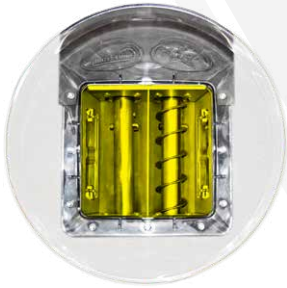

FLEX-FLO XD

ULTRA UNLOADER

A new twist on a **PROVEN CONCEPT**

XD ULTRA

ORIGINAL

Bigger and Better

For producers who can't afford downtime, the new Flex-Flo XD Ultra unloader offers an opening that is more than 50% wider, to minimize feed bridging and ensure your operation stays up and running.

More Ground Clearance

Low profile design allows for easier cleaning and service.

Water Tight Seal

Custom-cut gaskets prevent moisture intrusion.

4x Wear Resistance

Easy change nylon plates with thicker walls increase product life.

Seeing is Believing

Clear boot and access window allow for easy flow monitoring.

Easy to Maintain

Change wear plates fast without pulling out the auger.

Retrofit kits are available.

For more information, contact your Cumberland representative or visit cumberlandpoultry.com